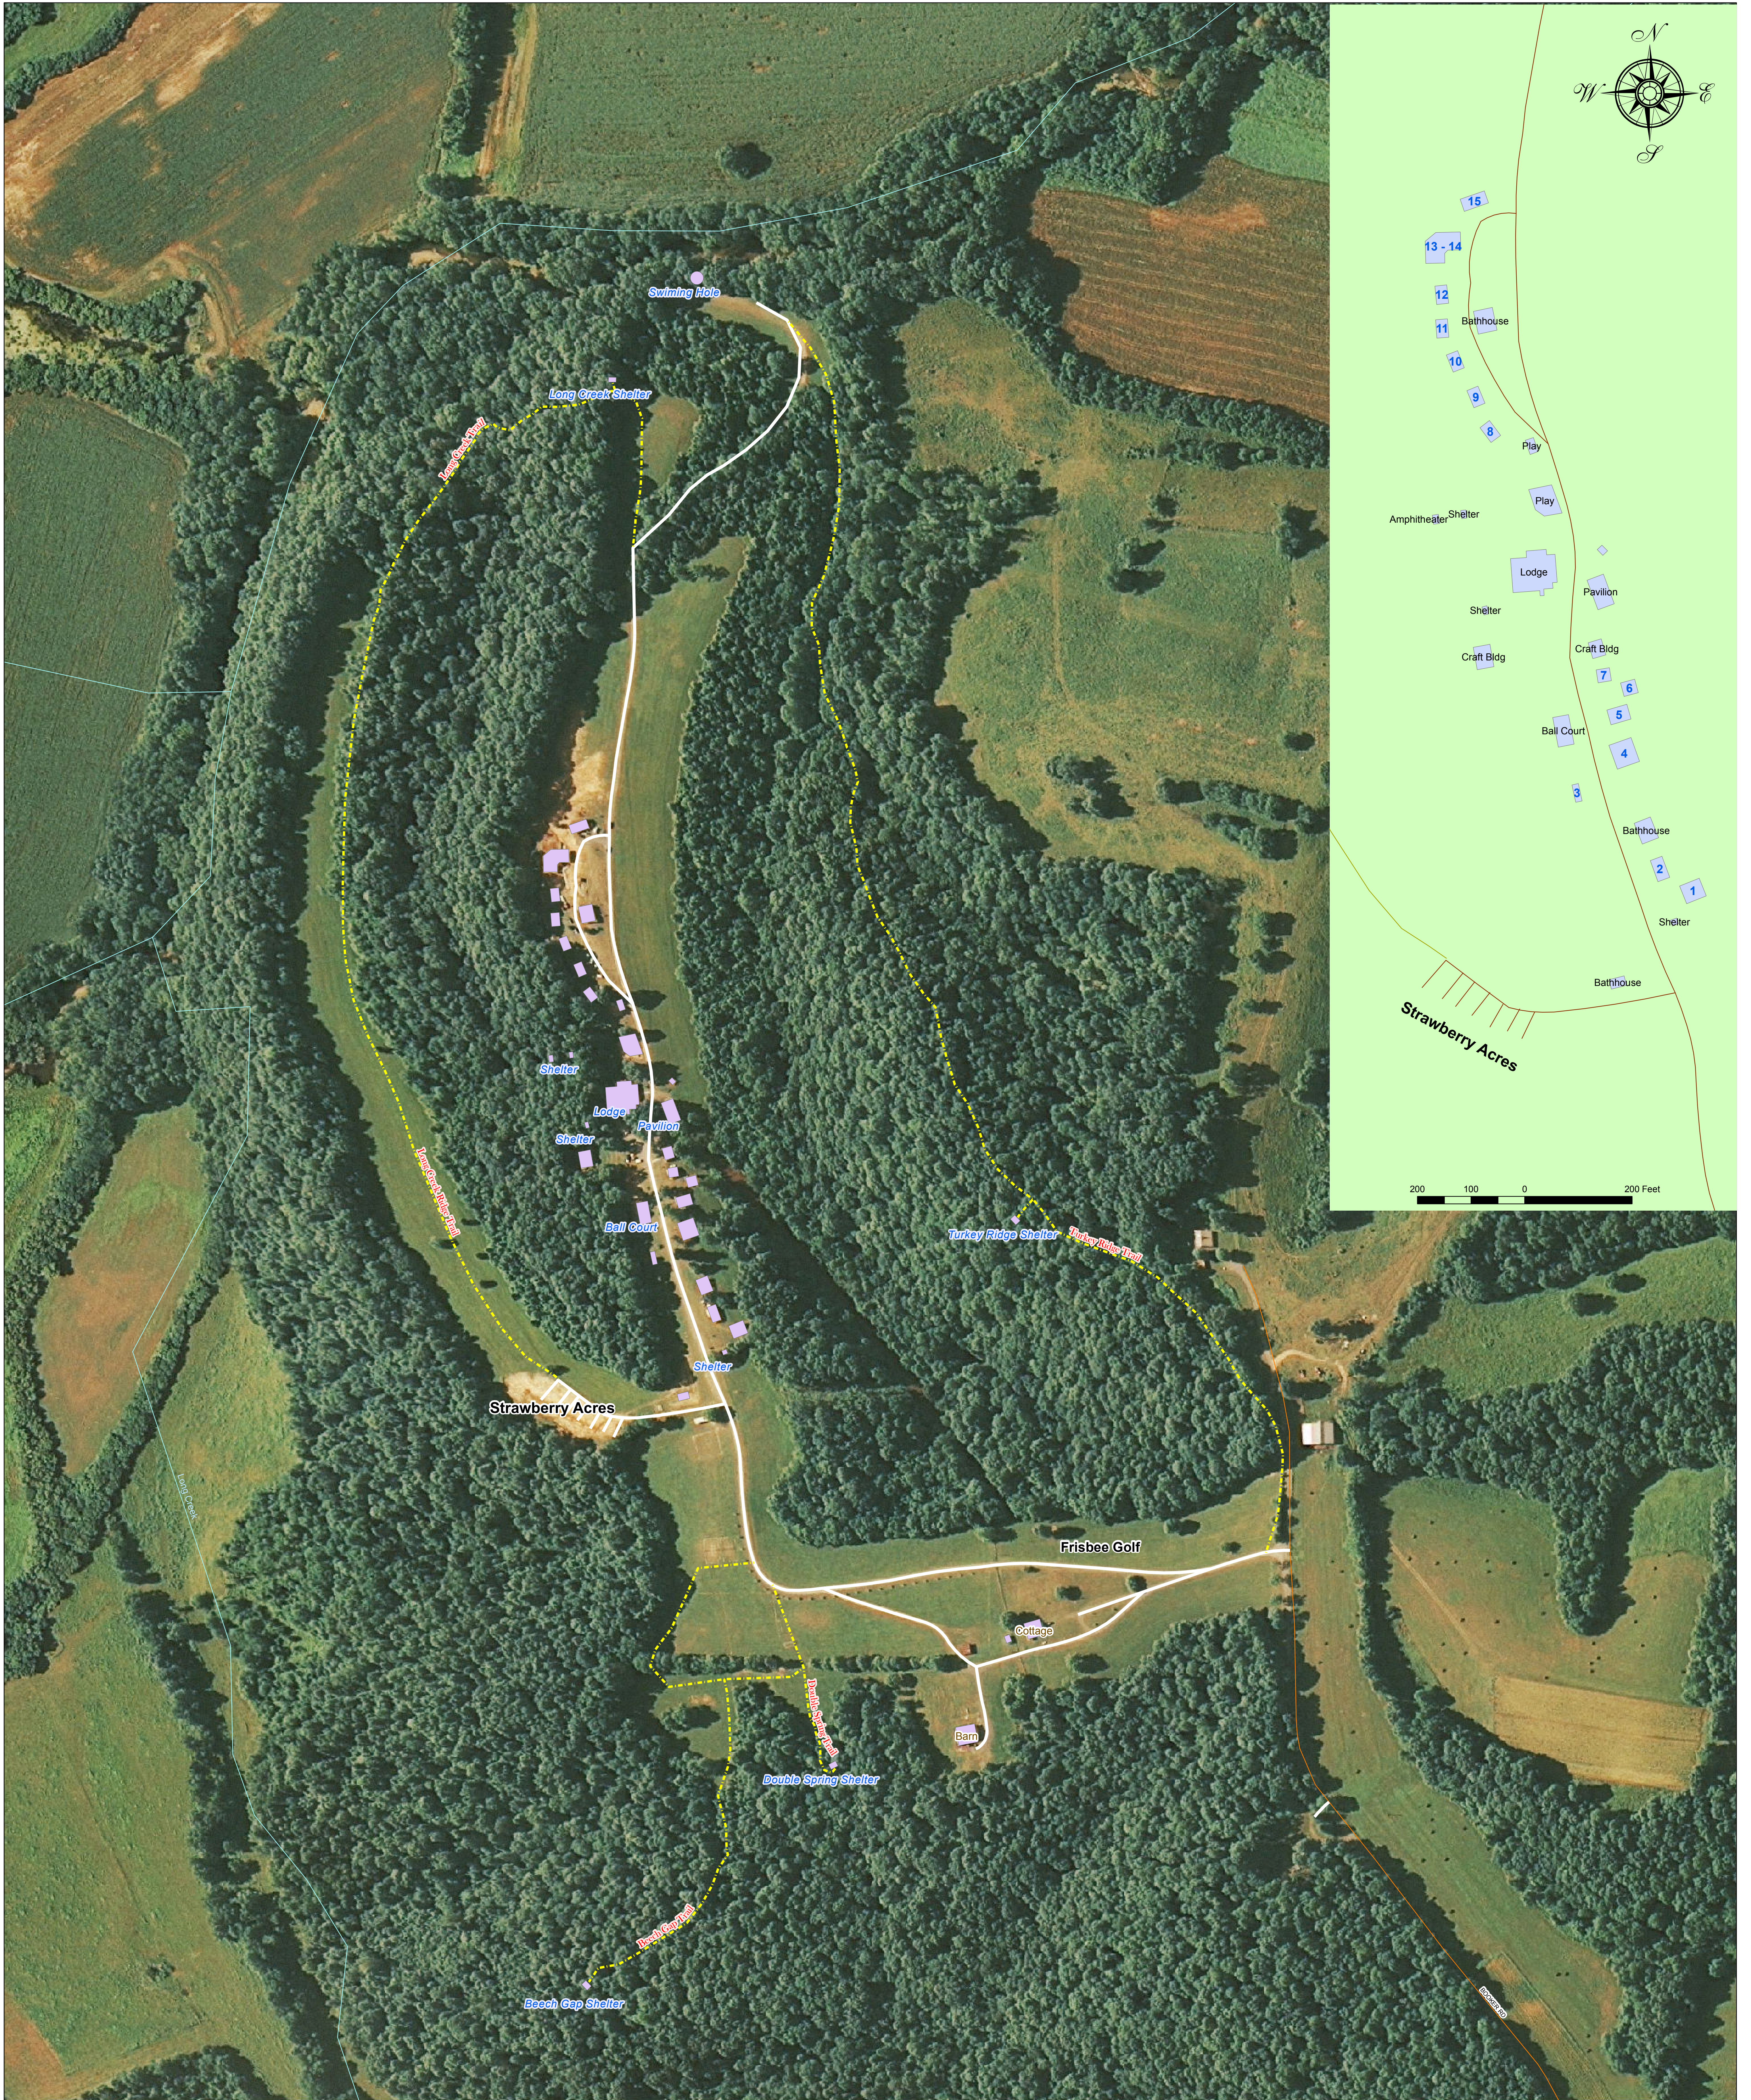

Taylor Christian Camp

Operated by CREW, Inc.

1,000 500 0 1,000 Feet