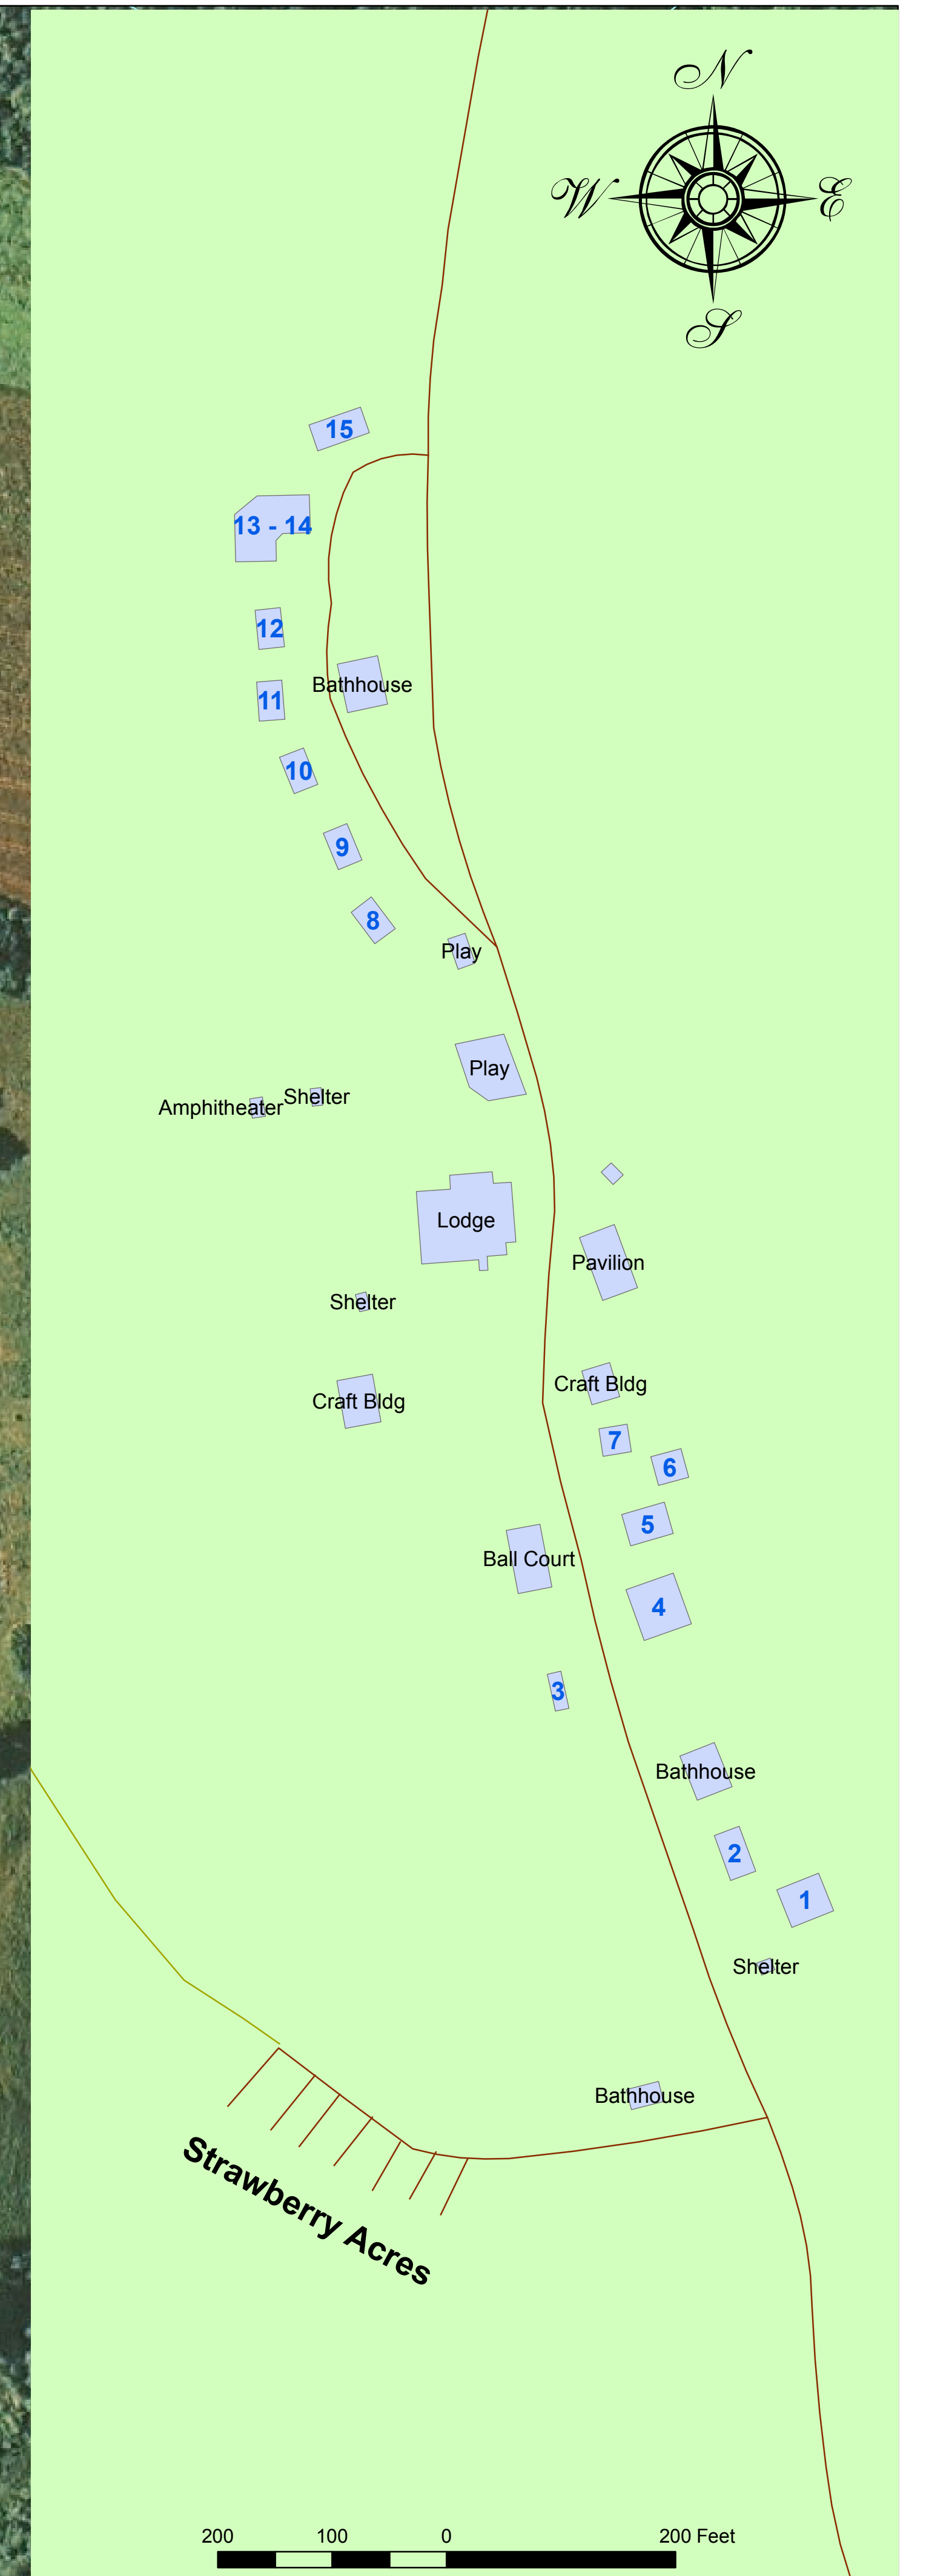

Taylor Christian Camp

Operated by CREW, Inc.

1,000 500 0 1,000 Feet